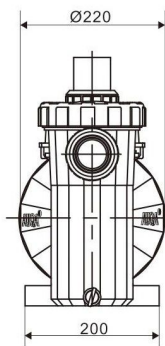

## AU

- IP55 waterproof standard.
- Big flow rate.
- Low noise.
- Maximum working pressure up to 7 kg/cm<sup>2</sup>.
- 316 stainless steel shaft.
- Graphite/ceramic mechanical seal.
- Suitable for maximum hot water temperature up to 70°C.

- IP55防水标准;
- 流量大;
- 低噪音;
- 承压能力强, 可达到7kg/cm<sup>2</sup>;
- 316不锈钢机轴;
- 石墨/陶瓷机械密封;
- 最高适用于70°C温泉。

耐高温带牙法兰(选购)  
High temperature resistant tooth flange (optional)

Appearance and design patented, 已注册外观与设计专利, 仿冒必究!  
counterfeiting not allowed! Patent No.专利号: CN201730046271.5

### Specification and size:

### 技术参数及产品尺寸

Model 型号	Voltage 额定电压 (V)	Connection Size 接口尺寸	Power 输出功率 (kW)	Weight 重量 (kg)	Length 长 (mm)	Width 宽 (mm)	Height 高 (mm)
AU100	220	DN40	0.75	15.2	528.5	220	300
AU150	220	DN40	1.1	15.6	528.5	220	300
AU200	220	DN40	1.5	16.0	528.5	220	300