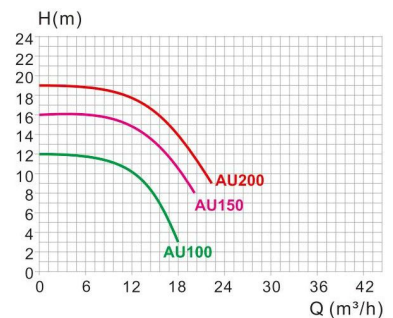

## AU

- IP55 waterproof standard.
- Big flow rate.
- Low noise.
- Maximum working pressure up to 7 kg/cm<sup>2</sup>.
- 316 stainless steel shaft.
- Graphite/ceramic mechanical seal.
- Suitable for maximum hot water temperature up to 70°C.

- IP55防水标准;
- 流量大;
- 低噪音;
- 承压能力强, 可达到7kg/cm<sup>2</sup>;
- 316不锈钢机轴;
- 石墨/陶瓷机械密封;
- 最高适用于70°C温泉。

耐高温带牙法兰(选购)  
High temperature resistant tooth flange (optional)

Appearance and design patented, 已注册外观与设计专利, 仿冒必究!  
counterfeiting not allowed! Patent No.专利号: CN201730046271.5

### Specification and size:

### 技术参数及产品尺寸

Model 型号	Voltage 额定电压 (V)	Connection Size 接口尺寸	Power 输出功率 (kW)	Weight 重量 (kg)	Length 长 (mm)	Width 宽 (mm)	Height 高 (mm)
AU100	220	DN40	0.75	15.2	528.5	220	300
AU150	220	DN40	1.1	15.6	528.5	220	300
AU200	220	DN40	1.5	16.0	528.5	220	300