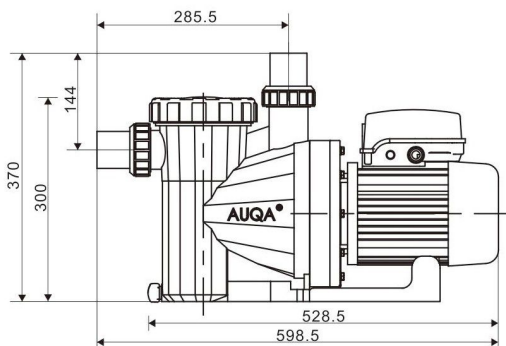

## AU

- IP55 waterproof standard.
- Big flow rate.
- Low noise.
- Maximum working pressure up to 7 kg/cm<sup>2</sup>.
- 316 stainless steel shaft.
- Graphite/ceramic mechanical seal.
- Suitable for maximum hot water temperature up to 70°C.

- IP55防水标准;
- 流量大;
- 低噪音;
- 承压能力强, 可达到7kg/cm<sup>2</sup>;
- 316不锈钢机轴;
- 石墨/陶瓷机械密封;
- 最高适用于70°C温泉。

耐高温带牙法兰(选购)  
High temperature resistant tooth flange (optional)

Appearance and design patented, 已注册外观与设计专利, 仿冒必究!  
counterfeiting not allowed! Patent No.专利号: CN201730046271.5

### Specification and size:

### 技术参数及产品尺寸

Model 型号	Voltage 额定电压 (V)	Connection Size 接口尺寸	Power 输出功率 (kW)	Weight 重量 (kg)	Length 长 (mm)	Width 宽 (mm)	Height 高 (mm)
AU100	220	DN40	0.75	15.2	528.5	220	300
AU150	220	DN40	1.1	15.6	528.5	220	300
AU200	220	DN40	1.5	16.0	528.5	220	300